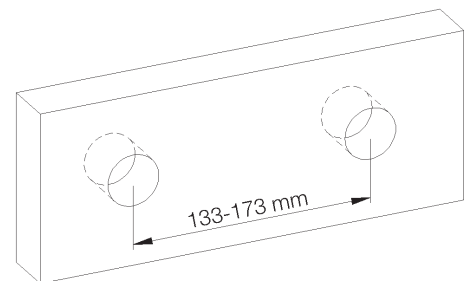

**Picture**

**Product details**

Weight : 2,1 kg

Internal mechanism : Ceramic valve 1/4 turn

**Technical drawing**

RB0.V01