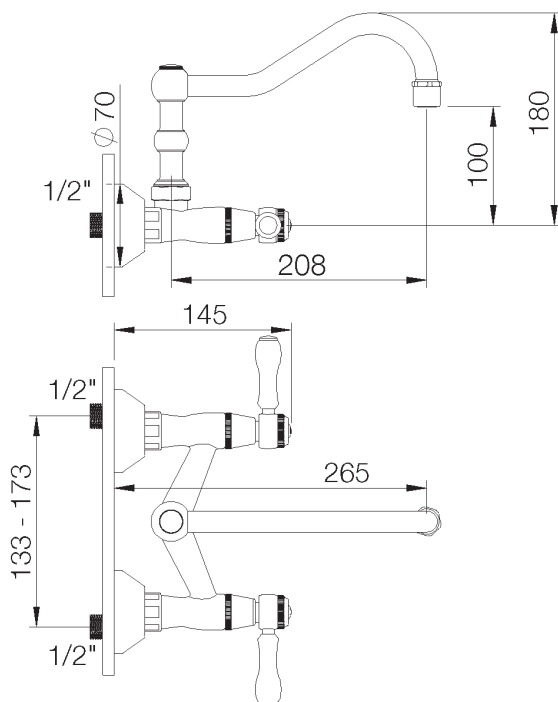

**Picture**

**Product details**

Weight : 2,1 kg

Internal mechanism : Ceramic valve 1/4 turn

**Technical drawing**

RB0.V01